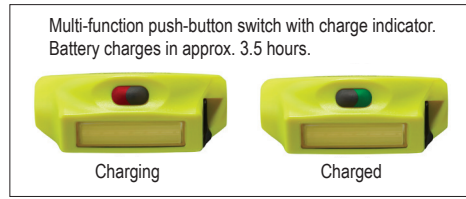

# BANDIT<sup>®</sup> PRO

ULTRA-COMPACT, LOW-PROFILE  
USB RECHARGEABLE HEADLAMP

**Material/Lens** Impact resistant polycarbonate body and lens. Available in Safety Yellow and Black.

**Dims/Weight** Length: 2.7 in. (6.85 cm); Width: 0.97 (2.46 cm); Body Height: 1.13" (2.87 cm); Weight: 1.6 oz. (45.4G) with headband attached; 1.7 oz. (48.2g) with hat clip adaptor

**Light Source** Chip on Board (COB) LED technology, impervious to shock with a 50,000 hour lifetime

**Output/Run Time** Three output modes: High, low and emergency flash  
 - High: 180 lumens; runs 4.5 hours  
 - Low: 35 lumens; runs 21 hours  
 - Emergency flash - flashes on high - 180 lumens

**Switch** Press the on/off button, for constant on operation. (Low, High, and Off.)  
 Switching modes: Pushing the button within 1.5 seconds of the last button push will change the light mode. You may sequence through both light levels, and then to off.  
 Access Flash mode – Turn the light on, then press and hold the button for 3 seconds. The light will change to flash mode. To go back to low/high mode, repeat 3 second button push.

**Battery** Non-replaceable 950 mAh Lithium Polymer cell; sealed inside unit for service free operation.  
 Battery life indicator: with approx. 5 minutes of remaining run time, light enters a sequence of blinking three times and remaining on for 30 seconds until it shuts off